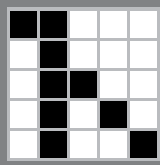

**GAME 3**

**DOUBLE BINGO**

2 STRAIGHT LINES

**PAYS \$300**

ANYWHERE. NO CORNERS

**GAME 9**

**SPECIAL**

**SHOOTING STAR**