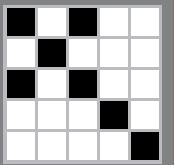

**GAME 3**

**DOUBLE BINGO**

2 STRAIGHT LINES

**PAYS \$300**

ANYWHERE. NO CORNERS

**GAME 9**

**SPECIAL**

**SHOOTING STAR**

**PAYS \$500**

ANYWHERE. 4 POSITIONS

**GAME 4**

**SPECIAL**

**INDIAN STAR**

W/ WILD #

**PAYS \$500**

AS SHOWN

**GAME 10**

**CRAZY CHEVRON**

**PAYS \$300**

4 POSITIONS

**GAME 5**

**SMALL CRAZY C**

**PAYS \$300**

CENTER OF CARD. 4 POSITIONS